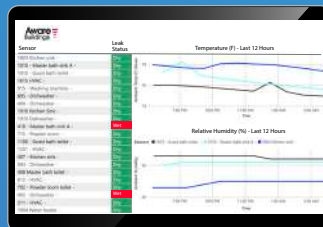

Show them!

Our reports are a great way to demonstrate your building's leak history and let your insurer know what concrete steps your board has taken to catch leaks early and mitigate water damage risk.

info@awarebuildings.com